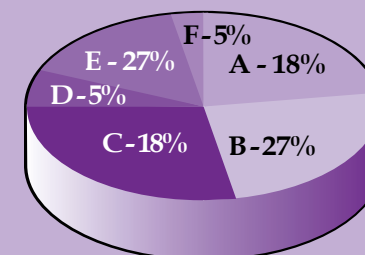

**Total Need:
$5,102,750**

- **A** Vocations, Priests & Deacons-18%
- **B** Charity & Missions-27%
- **C** Catholic Education & Formation-18%
- **D** Operations & Maintenance-5%
- **E** Ministries, Services & Administration-27%
- **F** Operating Expenses-5%

WE ARE THE DIOCESE